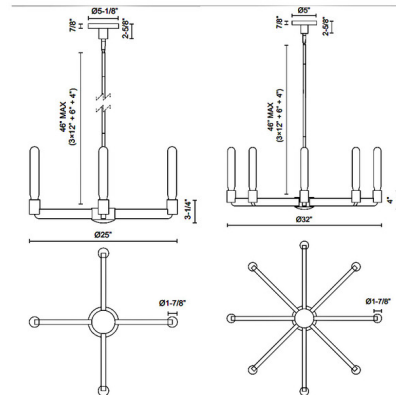

Description

The Claire Chandelier brings the minimal, yet sophisticated style of the Bauhaus design. The smooth frame has a sprinkle of art deco glamour, while the bare bulbs cast warm shadows across your room. Sloped ceiling compatible to 45 degrees.

Shown in aged gold

Specifications

COLOR	N/A
BODY FINISH	Aged Gold
WATTAGE	240W
DIMMER	Standard 120V
DIMENSIONS	25"W x 3.25"H
BULB NOT INCLUDED	4 x T10/Medium (E26)/60W/120V Incandescent
OTHER BULB OPTIONS	4 x T10/Medium (E26)/120V LED
COUNTRY OF ORIGIN	China

Technical Information

PRODUCT DIMENSIONS Downrods: One 4", One 6" and Three 12" Included

CLICK TO VIEW PRODUCT

Notes: