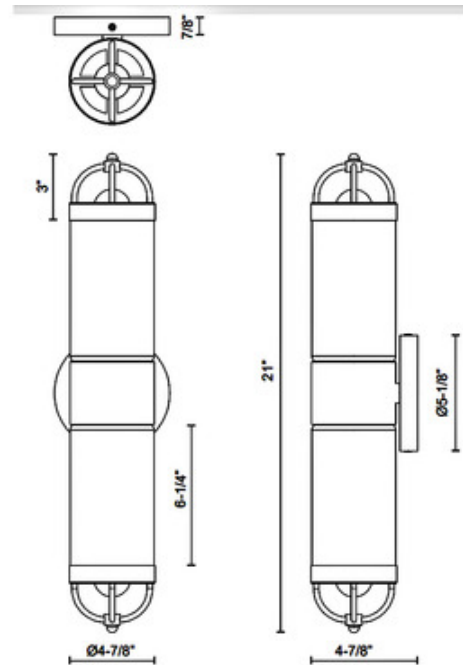

COMPANY

PROJECT

FIXTURE TYPE

APPROVED BY

DATE