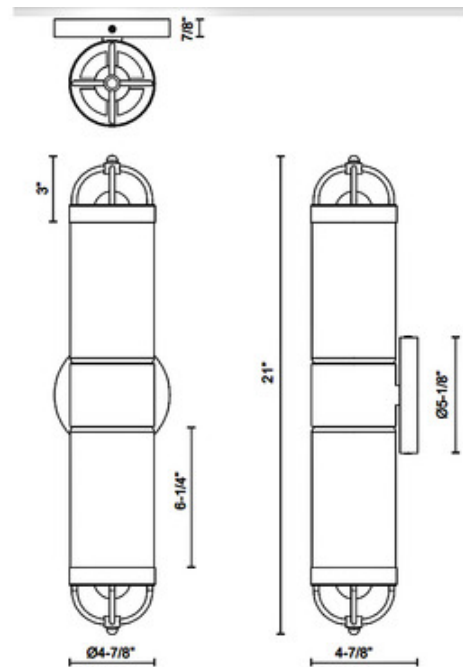

COMPANY

PROJECT

FIXTURE TYPE

APPROVED BY

DATE