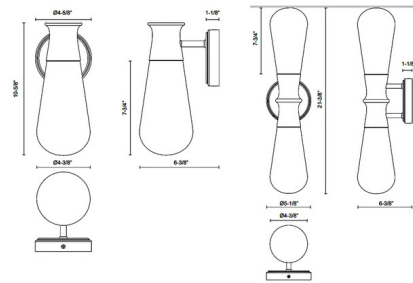

Lightology

lightology.com
866-954-4489
04-25-26

Project: _____
 Company: _____
 Location: _____ Fixture Type: _____
 SPEC #: **ALR1184853**
 Approved On: _____ Approved By: _____

Marcel Outdoor Wall Light By Alora Mood

Description

The Marcel Outdoor Wall Light brings a clean simplicity to your exterior space. The smooth aluminum frame is complemented by teardrop shaped bubble glass, casting warm shadows across your area. One light may be mounted up or down. Two light may be mounted horizontally or vertically.

Shown in black / clear bubble

Specifications

COLOR	Clear Bubble
BODY FINISH	Black
WATTAGE	60W
DIMMER	Standard 120V
DIMENSIONS	4.63"W x 10.63"H x 6.38"D
BULB NOT INCLUDED	1 x T8/Medium (E26)/60W/120V Incandescent
OTHER BULB OPTIONS	1 x T8/Medium (E26)/120V LED
COUNTRY OF ORIGIN	China