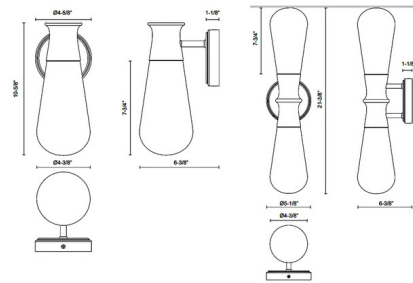

By Alora Mood

Description

The Marcel Outdoor Wall Light brings a clean simplicity to your exterior space. The smooth aluminum frame is complemented by teardrop shaped bubble glass, casting warm shadows across your area. One light may be mounted up or down. Two light may be mounted horizontally or vertically.

Shown in black / clear bubble

Specifications

COLOR	Clear Bubble
BODY FINISH	Black
WATTAGE	60W
DIMMER	Standard 120V
DIMENSIONS	4.63"W x 10.63"H x 6.38"D
BULB NOT INCLUDED	1 x T8/Medium (E26)/60W/120V Incandescent
OTHER BULB OPTIONS	1 x T8/Medium (E26)/120V LED
COUNTRY OF ORIGIN	China