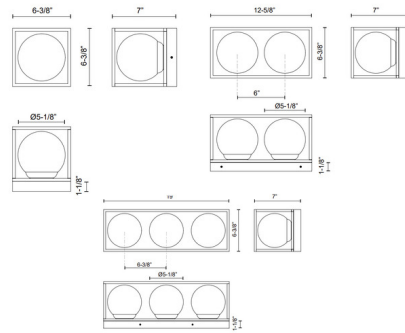

Lightology

lightology.com
866-954-4489
04-22-26

Project: _____
 Company: _____
 Location: _____ Fixture Type: _____
 SPEC #: **ALR1184855**
 Approved On: _____ Approved By: _____

Amelia Outdoor Wall Sconce By Alora Mood

Shown in black / opal

Specifications

COLOR	Opal
BODY FINISH	Black
WATTAGE	40W
DIMMER	Standard 120V
DIMENSIONS	6.38"W x 6.38"H x 7"D
BULB NOT INCLUDED	1 x A19/Medium (E26)/40W/120V Incandescent
OTHER BULB OPTIONS	1 x A19/Medium (E26)/120V LED
COUNTRY OF ORIGIN	China