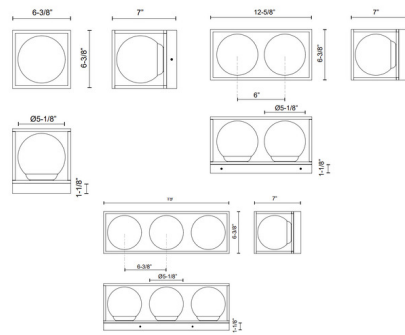

Shown in black / opal

Specifications

| | |
|--------------------|--|
| COLOR | Opal |
| BODY FINISH | Black |
| WATTAGE | 40W |
| DIMMER | Standard 120V |
| DIMENSIONS | 6.38"W x 6.38"H x 7"D |
| BULB NOT INCLUDED | 1 x A19/Medium (E26)/40W/120V Incandescent |
| OTHER BULB OPTIONS | 1 x A19/Medium (E26)/120V LED |
| COUNTRY OF ORIGIN | China |