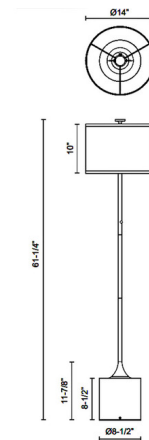

Specifications

COLOR	Ivory
BODY FINISH	White
WATTAGE	60W
DIMMER	N/A
DIMENSIONS	14"W x 61.25"H
BULB NOT INCLUDED	1 x A19/Medium (E26)/60W/120V Incandescent
OTHER BULB OPTIONS	1 x A19/Medium (E26)/120V LED
COUNTRY OF ORIGIN	China

Technical Information

PRODUCT DIMENSIONS	Cord: 96"
--------------------	-----------

Shown in white / ivory

CLICK TO VIEW PRODUCT

Notes: