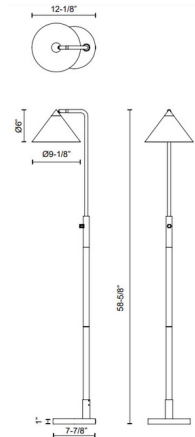

Specifications

COLOR N/A
BODY FINISH Matte Black
WATTAGE 60W
DIMMER Included
DIMENSIONS 9.13"W x 58.63"H x 12.13"D
BULB NOT INCLUDED 1 x A19/Medium (E26)/60W/120V Incandescent
OTHER BULB OPTIONS 1 x A19/Medium (E26)/120V LED
COUNTRY OF ORIGIN China

Technical Information

PRODUCT DIMENSIONS Cord: 72"

Shown in matte black

CLICK TO VIEW PRODUCT

Notes: