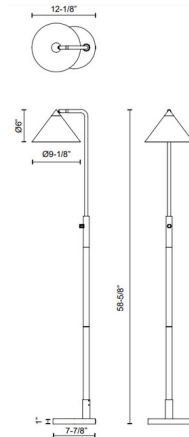

Specifications

COLOR	N/A
BODY FINISH	Matte Black
WATTAGE	60W
DIMMER	Included
DIMENSIONS	9.13"W x 58.63"H x 12.13"D
BULB NOT INCLUDED	1 x A19/Medium (E26)/60W/120V Incandescent
OTHER BULB OPTIONS	1 x A19/Medium (E26)/120V LED
COUNTRY OF ORIGIN	China

Technical Information

PRODUCT DIMENSIONS	Cord: 72"
--------------------	-----------

Shown in matte black

CLICK TO VIEW PRODUCT

Notes: