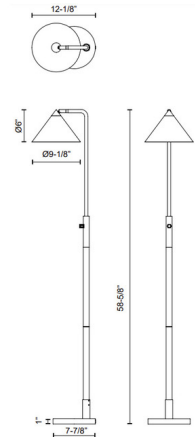

Specifications

COLOR	N/A
BODY FINISH	Matte Black
WATTAGE	60W
DIMMER	Included
DIMENSIONS	9.13"W x 58.63"H x 12.13"D
BULB NOT INCLUDED	1 x A19/Medium (E26)/60W/120V Incandescent
OTHER BULB OPTIONS	1 x A19/Medium (E26)/120V LED
COUNTRY OF ORIGIN	China

Technical Information

PRODUCT DIMENSIONS	Cord: 72"
--------------------	-----------

Shown in matte black

CLICK TO VIEW PRODUCT

Notes: