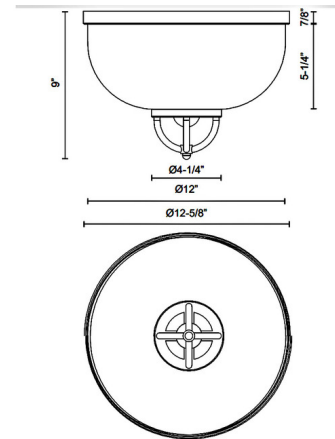

Shown in chrome / clear