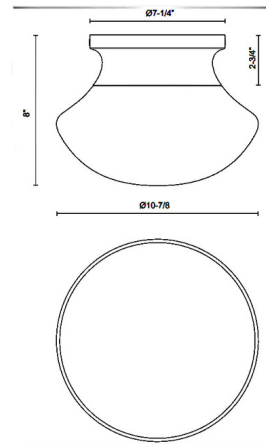

Description

The Marcel Ceiling Flush Light brings a clean simplicity to your interior space. The smooth steel frame is complemented by wide teardrop shaped glass, casting warm shadows across your room.

Shown in chrome / clear

Specifications

COLOR	Clear
BODY FINISH	Chrome
WATTAGE	60W
DIMMER	Standard 120V
DIMENSIONS	10.88"W x 8"H
BULB NOT INCLUDED	1 x A19/Medium (E26)/60W/120V Incandescent
OTHER BULB OPTIONS	1 x A19/Medium (E26)/120V LED
COUNTRY OF ORIGIN	China