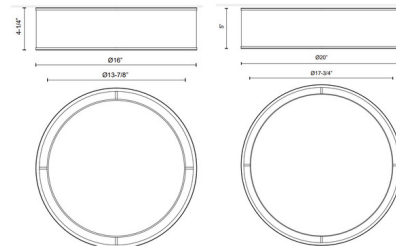

CLICK TO VIEW PRODUCT

Notes: