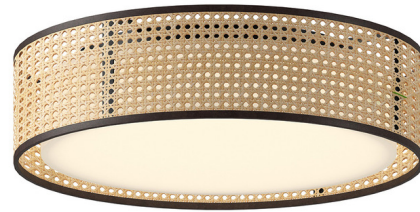

Lightology

lightology.com
866-954-4489
06-08-26

Project: _____

Company: _____

Location: _____ Fixture Type: _____

SPEC #: **ALR1184877**

Approved On: _____ Approved By: _____

Lyla Ceiling Flush Light

By Alora Mood

Description

The Lyla Ceiling Flush Light brings a natural texture to your interior space. The smooth acrylic diffuser is wrapped by a natural rattan and steel body, casting warm shadows across your room.

Note: Built in color temperature adjustability. Switch from 2700K/3000K/3500K/4000K/5000K.
Note: Color-Select option is not available in 20 inch size.

Specifications

COLOR . . . . . White
BODY FINISH . . . . . Rattan
WATTAGE 26W
DIMMER . . . . . Low Voltage Electronic
DIMENSIONS . . . . . 16"W x 4.25"H
INTEGRATED LED MODULE . . . . . 1 x LED/26W/120V LED
COUNTRY OF ORIGIN . . . . . China

Technical Information

COLOR RENDERING . . . . . 90 CRI
LAMP COLOR . . . . . CCT Select
LUMENS/WATT 37.50
LUMINOUS FLUX . . . . . 975 lumens

Shown in rattan / white