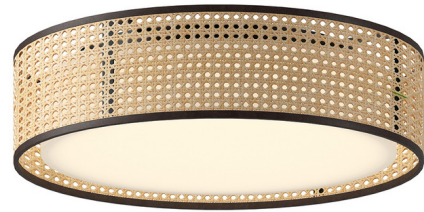

By Alora Mood

Description

The Lyla Ceiling Flush Light brings a natural texture to your interior space. The smooth acrylic diffuser is wrapped by a natural rattan and steel body, casting warm shadows across your room. Note: Built in color temperature adjustability. Switch from 2700K/3000K/3500K/4000K/5000K. Note: Color-Select option is not available in 20 inch size.

Specifications

COLOR White
BODY FINISH Rattan
WATTAGE 26W
DIMMER Low Voltage Electronic
DIMENSIONS 16"W x 4.25"H
INTEGRATED LED MODULE 1 x LED/26W/120V LED
COUNTRY OF ORIGIN China

Technical Information

COLOR RENDERING 90 CRI
LAMP COLOR CCT Select
LUMENS/WATT 37.50
LUMINOUS FLUX 975 lumens

Shown in rattan / white

CLICK TO VIEW PRODUCT

Notes: