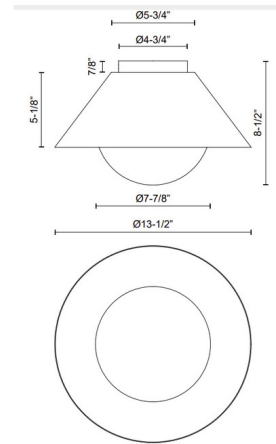

### Specifications

COLOR	Opal
BODY FINISH	White
WATTAGE	60W
DIMMER	Standard 120V
DIMENSIONS	13.5"W x 8.5"H
BULB NOT INCLUDED	1 x A19/Medium (E26)/60W/120V Incandescent
OTHER BULB OPTIONS	1 x A19/Medium (E26)/120V LED
COUNTRY OF ORIGIN	China