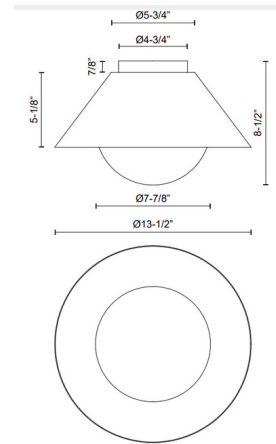

Shown in white / opal

Specifications

| | |
|--------------------|--|
| COLOR | Opal |
| BODY FINISH | White |
| WATTAGE | 60W |
| DIMMER | Standard 120V |
| DIMENSIONS | 13.5"W x 8.5"H |
| BULB NOT INCLUDED | 1 x A19/Medium (E26)/60W/120V Incandescent |
| OTHER BULB OPTIONS | 1 x A19/Medium (E26)/120V LED |
| COUNTRY OF ORIGIN | China |