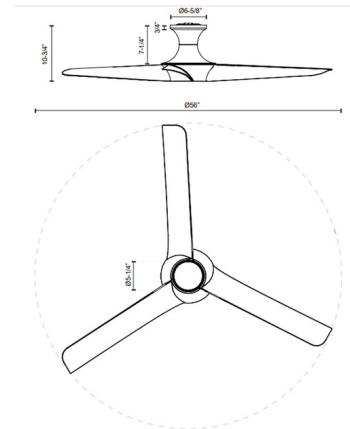

Shown in matte white