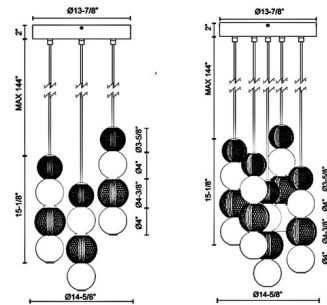

### Specifications

COLOR . . . . . Clear  
BODY FINISH . . . . . Polished Nickel  
WATTAGE . . . . . 27.9W  
DIMMER . . . . . Standard 120V  
DIMENSIONS . . . . . 14.63"W x 15.13"H  
INTEGRATED LED MODULE . . . . . 3 x LED/9.3W/120V LED  
COUNTRY OF ORIGIN . . . . . China

### Technical Information

COLOR RENDERING . . . . . 90 CRI  
LAMP COLOR . . . . . 3000K  
LUMENS/WATT . . . . . 167.74  
LUMINOUS FLUX . . . . . 1560 lumens

Shown in polished nickel / clear

CLICK TO VIEW PRODUCT