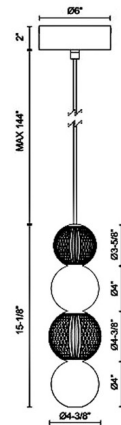

Shown in natural brass / clear

CLICK TO VIEW PRODUCT

Notes: