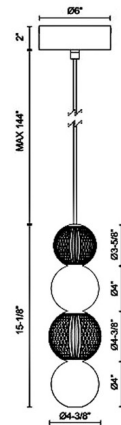

### Specifications

COLOR	Clear
BODY FINISH	Natural Brass
WATTAGE	11W
DIMMER	Standard 120V
DIMENSIONS	4.38"W x 15.13"H
INTEGRATED LED MODULE	1 x LED/11W/120V LED
COUNTRY OF ORIGIN	China

### Technical Information

PRODUCT DIMENSIONS	Adjustable cable Lengths: 144"
COLOR RENDERING	90 CRI
LAMP COLOR	3000K
LUMENS/WATT	63.64
LUMINOUS FLUX	700 lumens

Shown in natural brass / clear

CLICK TO VIEW PRODUCT