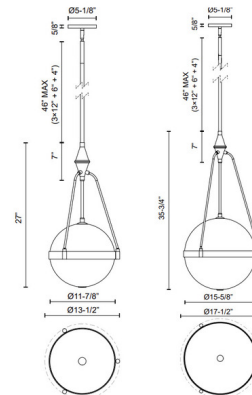

Lightology

lightology.com
866-954-4489
05-25-26

Project: _____

Company: _____

Location: _____ Fixture Type: _____

SPEC #: **ALR1184903**

Approved On: _____ Approved By: _____

Harmony Pendant By Alora Mood

Description

The Harmony Pendant brings both balance and beauty to your interior space. A glass globe is suspended from a lavish frame, casting warm shadows across your room. Sloped ceiling compatible up to 45 degrees.

Shown in brushed gold / glossy opal

Specifications

COLOR	Glossy Opal
BODY FINISH	Brushed Gold
WATTAGE	180W
DIMMER	Standard 120V
DIMENSIONS	13.5"W x 27"H
BULB NOT INCLUDED	3 x A19/Medium (E26)/60W/120V Incandescent
OTHER BULB OPTIONS	3 x A19/Medium (E26)/120V LED
COUNTRY OF ORIGIN	China