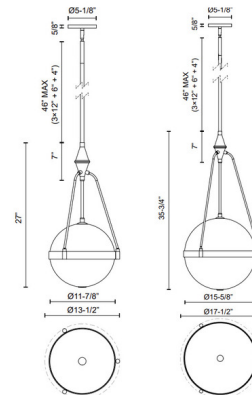

CLICK TO VIEW PRODUCT

Notes: