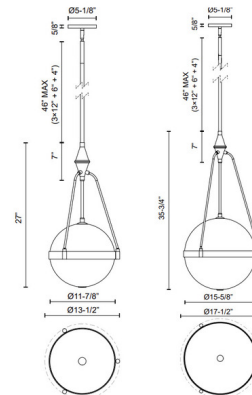

Description

The Harmony Pendant brings both balance and beauty to your interior space. A glass globe is suspended from a lavish frame, casting warm shadows across your room. Sloped ceiling compatible up to 45 degrees.

Specifications

COLOR Water Glass
 BODY FINISH Matte Black
 WATTAGE 180W
 DIMMER Standard 120V
 DIMENSIONS 13.5"W x 27"H
 BULB NOT INCLUDED 3 x A19/Medium (E26)/60W/120V Incandescent
 OTHER BULB OPTIONS 3 x A19/Medium (E26)/120V LED
 COUNTRY OF ORIGIN China

Technical Information

PRODUCT DIMENSIONS Downrods: One 4", One 6" and Three 12" Included

Shown in matte black / water glass

CLICK TO VIEW PRODUCT

Notes: