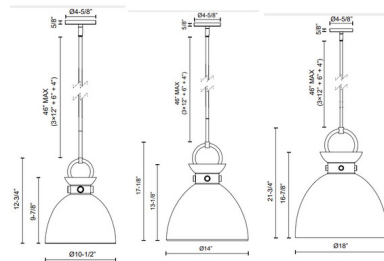

### Description

The Waldo Pendant brings an artful eclectic look to your interior space. The glass or steel cinched, dome shaped shade hangs from a decorative frame and casts warm shadows across your room. Sloped ceiling compatible up to 45 degrees.

### Specifications

COLOR	Aged Gold
BODY FINISH	N/A
WATTAGE	60W
DIMMER	Standard 120V
DIMENSIONS	10.5"W x 12.75"H
BULB NOT INCLUDED	1 x A19/Medium (E26)/60W/120V Incandescent
OTHER BULB OPTIONS	1 x A19/Medium (E26)/120V LED
COUNTRY OF ORIGIN	China