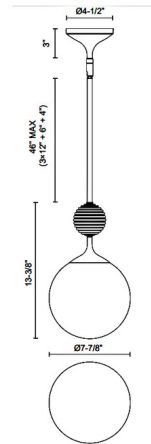

Description

The Celia Pendant adds a stunning look to your interior space. The smooth frame holds a unique ribbed glass bead, while the simple glass globe casts warm shadows across your room.

Specifications

COLOR	Opal
BODY FINISH	Brushed Gold
WATTAGE	60W
DIMMER	Standard 120V
DIMENSIONS	7.88"W x 13.38"H
BULB NOT INCLUDED	1 x A19/Medium (E26)/60W/120V Incandescent
OTHER BULB OPTIONS	1 x A19/Medium (E26)/120V LED
COUNTRY OF ORIGIN	China

Technical Information

PRODUCT DIMENSIONS Downrods: One 4", One 6" and Three 12" Included

Shown in brushed gold / opal

CLICK TO VIEW PRODUCT

Notes: