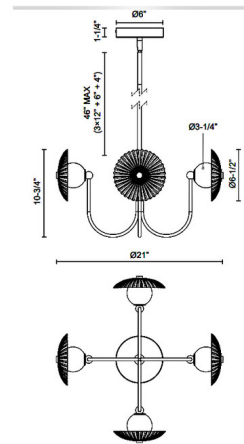

Shown in matte black / clear