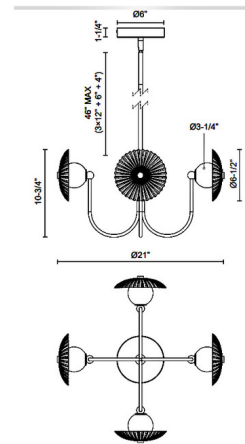

Description

The Hera Pendant adds both grace and beauty to your interior space. The elegant textured glass discs cover a smooth opal diffuser, casting multiple shadows across your room.

Specifications

COLOR Clear
BODY FINISH Matte Black
WATTAGE 20W
DIMMER Standard 120V
DIMENSIONS 21"W x 10.75"H
INTEGRATED LED MODULE 4 x LED/5W/120V LED
COUNTRY OF ORIGIN China

Technical Information

PRODUCT DIMENSIONS Downrods: One 4", One 6" and Three 12" Included
COLOR RENDERING 90 CRI
LAMP COLOR 3000K
LUMENS/WATT 190.00
LUMINOUS FLUX 950 lumens

Notes:

Shown in matte black / clear