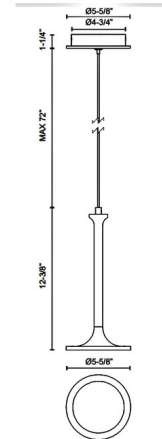

Specifications

COLOR	Frosted
BODY FINISH	Brushed Gold
WATTAGE	11W
DIMMER	Standard 120V
DIMENSIONS	5.63"W x 12.38"H
INTEGRATED LED MODULE	1 x LED/11W/120-277V LED
COUNTRY OF ORIGIN	China

Technical Information

PRODUCT DIMENSIONS	Adjustable Cable length: 72"
COLOR RENDERING	90 CRI
LAMP COLOR	3000K
LUMENS/WATT	35.00
LUMINOUS FLUX	385 lumens

Shown in brushed gold / frosted

CLICK TO VIEW PRODUCT

Notes: