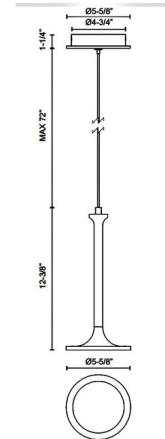

Specifications

COLOR	Frosted
BODY FINISH	Brushed Gold
WATTAGE	11W
DIMMER	Standard 120V
DIMENSIONS	5.63"W x 12.38"H
INTEGRATED LED MODULE	1 x LED/11W/120-277V LED
COUNTRY OF ORIGIN	China

Technical Information

PRODUCT DIMENSIONS	Adjustable Cable length: 72"
COLOR RENDERING	90 CRI
LAMP COLOR	3000K
LUMENS/WATT	35.00
LUMINOUS FLUX	385 lumens

Shown in brushed gold / frosted

CLICK TO VIEW PRODUCT

Notes: