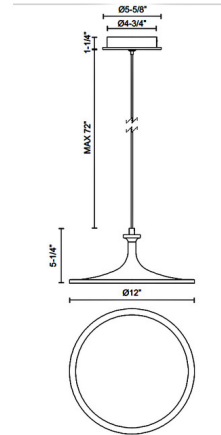

CLICK TO VIEW PRODUCT

Notes: