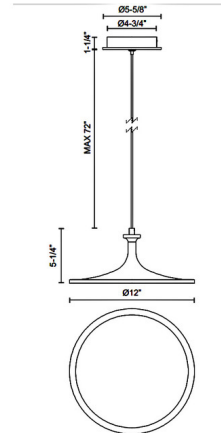

By Alora Mood

Description

The Issa Wide Pendant brings a 1960's artistic flair to your interior space. The simple shape is timeless, casting warm shadows across your room through the acrylic diffuser. Suitable for sloped ceilings.

Shown in matte black / frosted

Specifications

COLOR	Frosted
BODY FINISH	Matte Black
WATTAGE	20W
DIMMER	Standard 120V
DIMENSIONS	12"W x 5.25"H
INTEGRATED LED MODULE	1 x LED/20W/120V LED
COUNTRY OF ORIGIN	China

Technical Information

PRODUCT DIMENSIONS	Adjustable Cable length: 72"
COLOR RENDERING	90 CRI
LAMP COLOR	3000K
LUMENS/WATT	35.00
LUMINOUS FLUX	700 lumens

CLICK TO VIEW PRODUCT

Notes: