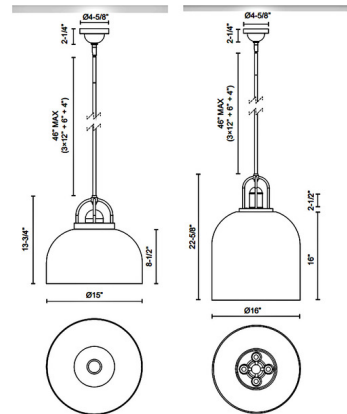

By Alora Mood

Description

The Lancaster Pendant is inspired by the vintage lanterns of Paris. The smooth steel frame is hugged by clear dome shaped glass, casting warm shadows across your room. Sloped ceiling compatible up to 45 degrees.

Specifications

COLOR Clear
BODY FINISH Chrome
WATTAGE 60W
DIMMER Standard 120V
DIMENSIONS 15"W x 13.75"H
BULB NOT INCLUDED 1 x Edison/Medium (E26)/60W/120V Incandescent
OTHER BULB OPTIONS 1 x A19/Medium (E26)/120V Incandescent
1 x A19/Medium (E26)/120V LED
1 x Edison/Medium (E26)/120V LED
COUNTRY OF ORIGIN China

Technical Information

PRODUCT DIMENSIONS Downrods: One 4", One 6" and Three 12" Included

Shown in chrome / clear

CLICK TO VIEW PRODUCT

Notes: