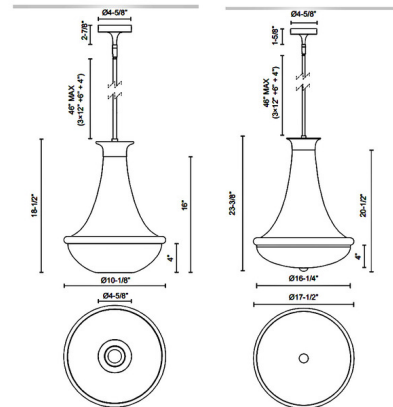

Description

The Marcel Pendant brings a clean simplicity to your interior space. The smooth steel frame is complemented by a wide bowl shaped glass, casting warm shadows across your room. Suitable for sloped ceilings.

Specifications

COLOR Clear
BODY FINISH Aged Gold
WATTAGE 60W
DIMMER Standard 120V
DIMENSIONS 10.13"W x 18.5"H
BULB NOT INCLUDED 1 x A19/Medium (E26)/60W/120V Incandescent
OTHER BULB OPTIONS 1 x A19/Medium (E26)/120V LED
COUNTRY OF ORIGIN China

Technical Information

PRODUCT DIMENSIONS Downrods: One 4", One 6" and Three 12" Included

Shown in aged gold / clear

CLICK TO VIEW PRODUCT

Notes: