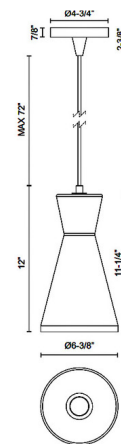

Lightology

lightology.com
866-954-4489
07-09-26

Project: _____
Company: _____
Location: _____ Fixture Type: _____
SPEC #: **ALR1184987**
Approved On: _____ Approved By: _____

Betty Tall Pendant By Alora Mood

Description

The Betty Tall Pendant brings vintage charm to your interior space. The smooth frame is complemented by a fifties inspire glass shade, casting warm shadows across your room.

Specifications

COLOR	Opal
BODY FINISH	Aged Gold
WATTAGE	60W
DIMMER	Standard 120V
DIMENSIONS	6.38"W x 12"H
BULB NOT INCLUDED	1 x A19/Medium (E26)/60W/120V Incandescent
OTHER BULB OPTIONS	A19/Medium (E26)/120V LED
COUNTRY OF ORIGIN	China

Technical Information

PRODUCT DIMENSIONS	Adjustable Cable Length: 72"
--------------------	------------------------------

Shown in aged gold / opal

CLICK TO VIEW PRODUCT

Notes: