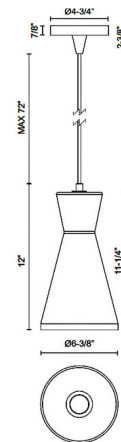

## Betty Tall Pendant By Alora Mood

### Description

The Betty Tall Pendant brings vintage charm to your interior space. The smooth frame is complemented by a fifties inspire glass shade, casting warm shadows across your room.

### Specifications

COLOR . . . . . Opal  
BODY FINISH . . . . . Aged Gold  
WATTAGE . . . . . 60W  
DIMMER . . . . . Standard 120V  
DIMENSIONS . . . . . 6.38"W x 12"H  
BULB NOT INCLUDED . . . . . 1 x A19/Medium (E26)/60W/120V Incandescent  
OTHER BULB OPTIONS . . . . . A19/Medium (E26)/120V LED  
COUNTRY OF ORIGIN . . . . . China

### Technical Information

PRODUCT DIMENSIONS . . . . . Adjustable Cable Length: 72"

Shown in aged gold / opal

CLICK TO VIEW PRODUCT

Notes: