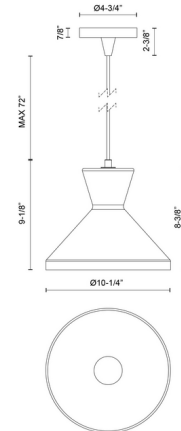

Lightology

lightology.com
866-954-4489
04-25-26

Project: _____
Company: _____
Location: _____ Fixture Type: _____
SPEC #: **ALR1184990**
Approved On: _____ Approved By: _____

Betty Pendant By Alora Mood

Description

The Betty Pendant brings vintage charm to your interior space. The smooth frame is complemented by a fifties inspire glass shade, casting warm shadows across your room.

Specifications

COLOR Opal
BODY FINISH Matte Black
WATTAGE 60W
DIMMER Standard 120V
DIMENSIONS 10.25"W x 9.13"H
BULB NOT INCLUDED 1 x A19/Medium (E26)/60W/120V Incandescent
OTHER BULB OPTIONS 1 x A19/Medium (E26)/120V LED
COUNTRY OF ORIGIN China

Technical Information

PRODUCT DIMENSIONS Adjustable Cable Length: 72"

Shown in matte black / opal

CLICK TO VIEW PRODUCT

Notes: