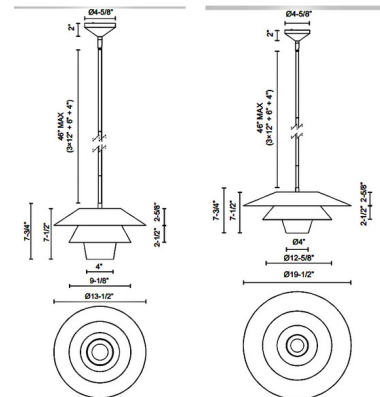

Description

The Tetsu Pendant updates traditional Japanese elements to a modern chic style. The layered, lantern shaped metallic shades hug the clear glass diffuser, casting warm shadow across your room. Sloped ceiling compatible up to 45 degrees.

Specifications

COLOR Clear
 BODY FINISH Matte Black
 WATTAGE 60W
 DIMMER Standard 120V
 DIMENSIONS 13.5"W x 7.5"H
 BULB NOT INCLUDED 1 x A19/Medium (E26)/60W/120V Incandescent
 OTHER BULB OPTIONS 1 x A19/Medium (E26)/120V LED
 COUNTRY OF ORIGIN China

Technical Information

PRODUCT DIMENSIONS Downrods: One 4", One 6" and Three 12" Included

Shown in matte black / clear

CLICK TO VIEW PRODUCT

Notes: