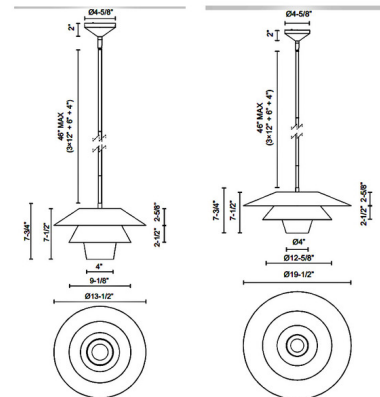

By Alora Mood

Description

The Tetsu Pendant updates traditional Japanese elements to a modern chic style. The layered, lantern shaped metallic shades hug the clear glass diffuser, casting warm shadow across your room. Sloped ceiling compatible up to 45 degrees.

Specifications

COLOR Clear
 BODY FINISH Matte Black
 WATTAGE 60W
 DIMMER Standard 120V
 DIMENSIONS 13.5"W x 7.5"H
 BULB NOT INCLUDED 1 x A19/Medium (E26)/60W/120V Incandescent
 OTHER BULB OPTIONS 1 x A19/Medium (E26)/120V LED
 COUNTRY OF ORIGIN China

Technical Information

PRODUCT DIMENSIONS Downrods: One 4", One 6" and Three 12" Included

Shown in matte black / clear

CLICK TO VIEW PRODUCT

Notes: