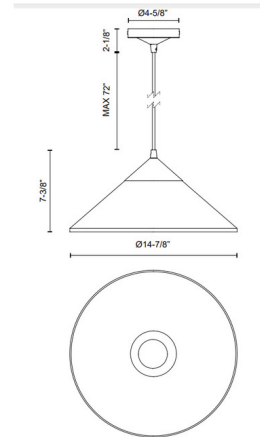

CLICK TO VIEW PRODUCT

Notes: