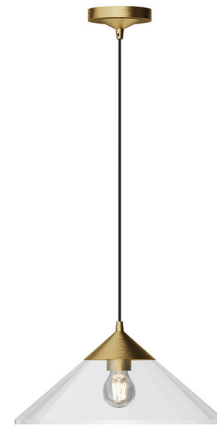

Lightology

lightology.com
866-954-4489
07-10-26

Project: _____

Company: _____

Location: _____ Fixture Type: _____

SPEC #: **ALR1184998**

Approved On: _____ Approved By: _____

Mauer Pendant By Alora Mood

Description

The Mauer Pendant brings a mix of 1960's style with hints of Scandinavian design to your interior space. The dual cones in glass and steel, cast warm shadows across your room. Use a medium base globe shaped bulb to switch up your style.

Specifications

COLOR	Clear / Brushed Gold
BODY FINISH	N/A
WATTAGE	60W
DIMMER	Standard 120V
DIMENSIONS	14.88"W x 7.38"H
BULB NOT INCLUDED	1 x A19/Medium (E26)/60W/120V Incandescent
OTHER BULB OPTIONS	1 x A19/Medium (E26)/120V LED 1 x G25/Medium (E26)/120V Incandescent 1 x G25/Medium (E26)/120V LED
COUNTRY OF ORIGIN	China

Shown in clear / brushed gold

CLICK TO VIEW PRODUCT

Notes: