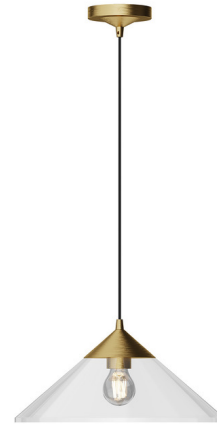

Lightology

lightology.com
866-954-4489
04-25-26

Project: _____

Company: _____

Location: _____ Fixture Type: _____

SPEC #: **ALR1184998**

Approved On: _____ Approved By: _____

Mauer Pendant By Alora Mood

Description

The Mauer Pendant brings a mix of 1960's style with hints of Scandinavian design to your interior space. The dual cones in glass and steel, cast warm shadows across your room. Use a medium base globe shaped bulb to switch up your style.

Specifications

COLOR	Clear / Brushed Gold
BODY FINISH	N/A
WATTAGE	60W
DIMMER	Standard 120V
DIMENSIONS	14.88"W x 7.38"H
BULB NOT INCLUDED	1 x A19/Medium (E26)/60W/120V Incandescent
OTHER BULB OPTIONS	1 x A19/Medium (E26)/120V LED 1 x G25/Medium (E26)/120V Incandescent 1 x G25/Medium (E26)/120V LED
COUNTRY OF ORIGIN	China

Shown in clear / brushed gold

CLICK TO VIEW PRODUCT

Notes: