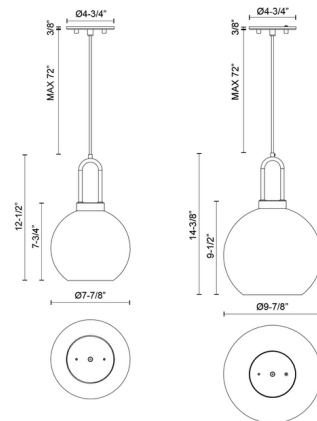

Description

The Soji Round Pendant is inspired by traditional Japanese lanterns, perfect in a variety of styles. The simple silhouette casts warm shadows across your room. Opening at the bottom of the glass is approximately 4 inches in diameter. The smoked glass appears opaque when the light is off, but translucent once lit.

Shown in matte black / matte black

Specifications

COLOR	N/A
BODY FINISH	Matte Black / Matte Black
WATTAGE	60W
DIMMER	Standard 120V
DIMENSIONS	9.875"W x 14.375"H
BULB NOT INCLUDED	1 x Edison/Medium (E26)/60W/120V Incandescent
OTHER BULB OPTIONS	1 x A19/Medium (E26)/120V Incandescent 1 x A19/Medium (E26)/120V LED 1 x Edison/Medium (E26)/120V LED 1 x Edison Globe/Medium (E26)/120V Incandescent 1 x Edison Globe/Medium (E26)/120V LED
COUNTRY OF ORIGIN	China