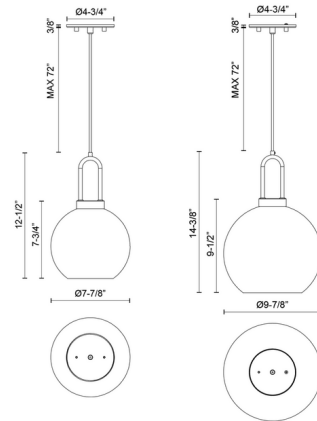

CLICK TO VIEW PRODUCT

Notes: