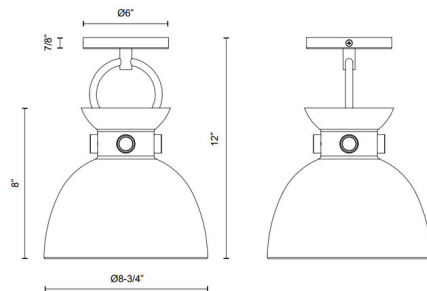

By Alora Mood

Description

The Waldo Semi Flush Ceiling Light brings an artful eclectic look to your interior space. The glass or steel cinched, dome shaped shade hangs from a decorative frame and casts warm shadows across your room.

Shown in matte black / aged gold

Specifications

COLOR	Matte Black / Aged Gold
BODY FINISH	N/A
WATTAGE	60W
DIMMER	Standard 120V
DIMENSIONS	8.75"W x 12"H
BULB NOT INCLUDED	1 x A19/Medium (E26)/60W/120V Incandescent
OTHER BULB OPTIONS	1 x A19/Medium (E26)/120V LED
COUNTRY OF ORIGIN	China