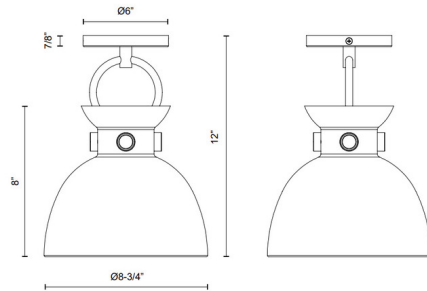

### Description

The Waldo Semi Flush Ceiling Light brings an artful eclectic look to your interior space. The glass or steel cinched, dome shaped shade hangs from a decorative frame and casts warm shadows across your room.

### Specifications

COLOR	Matte Black / Aged Gold
BODY FINISH	N/A
WATTAGE	60W
DIMMER	Standard 120V
DIMENSIONS	8.75"W x 12"H
BULB NOT INCLUDED	1 x A19/Medium (E26)/60W/120V Incandescent
OTHER BULB OPTIONS	1 x A19/Medium (E26)/120V LED
COUNTRY OF ORIGIN	China