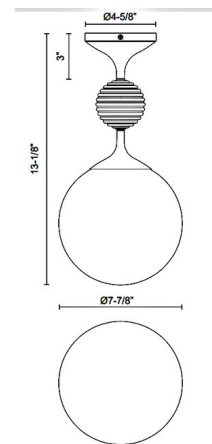

CLICK TO VIEW PRODUCT

Notes: