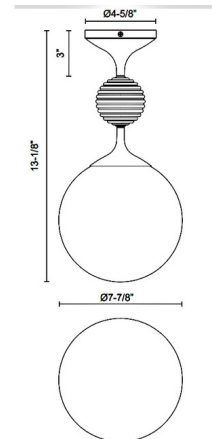

CLICK TO VIEW PRODUCT

Notes: