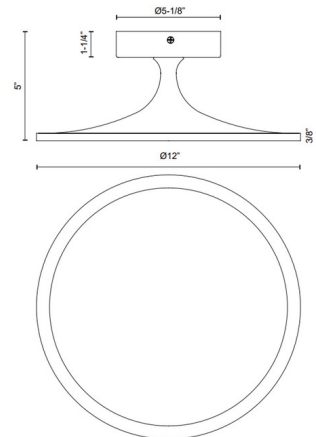

Shown in brushed gold / frosted