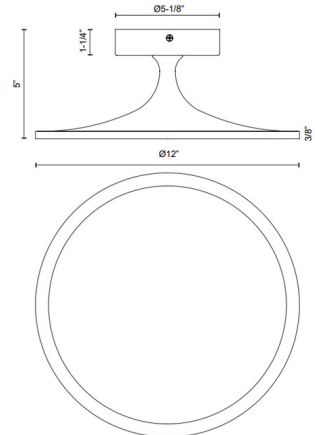

Shown in brushed gold / frosted