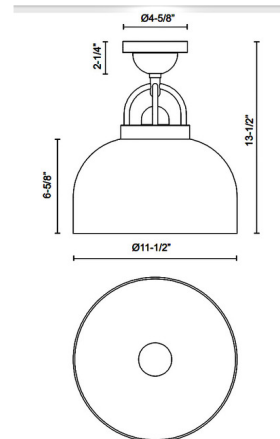

CLICK TO VIEW PRODUCT

Notes: