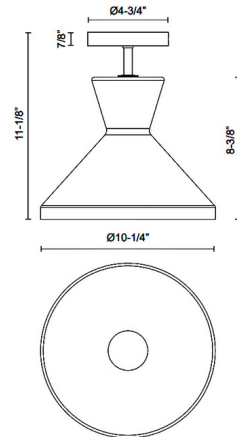

CLICK TO VIEW PRODUCT

Notes: