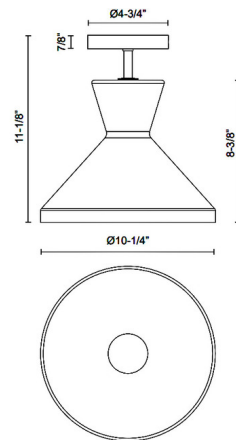

CLICK TO VIEW PRODUCT

Notes: