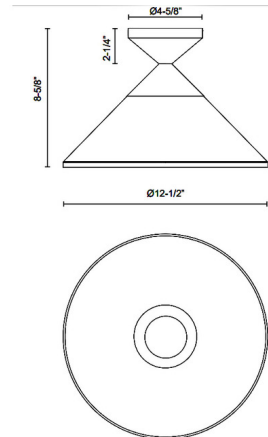

Shown in clear / brushed gold

Specifications

COLOR	Clear / Brushed Gold
BODY FINISH	N/A
WATTAGE	60W
DIMMER	Standard 120V
DIMENSIONS	12.5"W x 8.63"H
BULB NOT INCLUDED	1 x A19/Medium (E26)/60W/120V Incandescent
OTHER BULB OPTIONS	1 x A19/Medium (E26)/120V LED 1 x G25/Medium (E26)/120V Incandescent 1 x G25/Medium (E26)/120V LED
COUNTRY OF ORIGIN	China