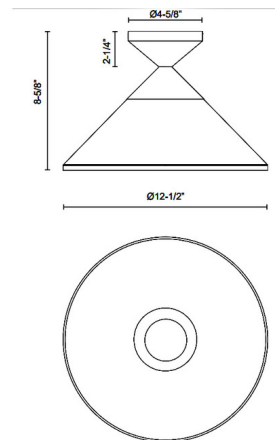

Specifications

COLOR	N/A
BODY FINISH	N/A
WATTAGE	60W
DIMMER	Standard 120V
DIMENSIONS	12.5"W x 8.63"H
BULB NOT INCLUDED	1 x A19/Medium (E26)/60W/120V Incandescent
OTHER BULB OPTIONS	1 x A19/Medium (E26)/120V LED 1 x G25/Medium (E26)/120V Incandescent 1 x G25/Medium (E26)/120V LED
COUNTRY OF ORIGIN	China