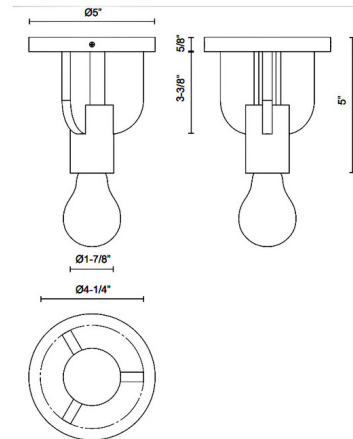

### Specifications

COLOR	N/A
BODY FINISH	Matte Black
WATTAGE	60W
DIMMER	Standard 120V
DIMENSIONS	4.25"W x 5"H
BULB NOT INCLUDED	1 x A19/Medium (E26)/60W/120V Incandescent
OTHER BULB OPTIONS	1 x A19/Medium (E26)/120V LED
COUNTRY OF ORIGIN	China