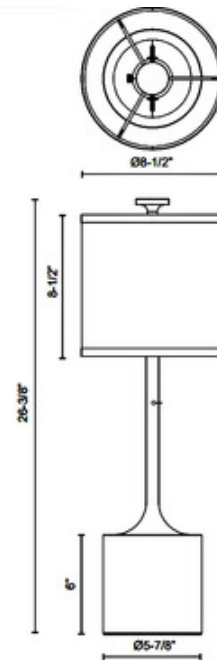

**BRAND**

Alora

**DESCRIPTION**

The Issa Table Lamp brings a 1960's artistic flair to your interior space. The simple shape is timeless, casting warm shadows across your room through the linen shade. On/Off switch is located on the lamp socket.

*Shown in: Matte Black / Ivory*

<b>SHADE COLOR</b>	Ivory
<b>BODY FINISH</b>	Matte Black
<b>WATTAGE</b>	60W
<b>DIMMER</b>	N/A
<b>DIMENSIONS</b>	8.5"W x 26.38"H
<b>BULB NOT INCLUDED</b>	
<b>LAMP</b>	1 x A19/Medium (E26)/60W/120V Incandescent 1 x A19/Medium (E26)/120V LED

*Technical Information*

<b>PRODUCT DIMENSIONS</b>	Cord: 96"
---------------------------	-----------

<b>SPEC #</b>	ALO1185044
---------------	------------

COMPANY	PROJECT	FIXTURE TYPE	APPROVED BY	DATE