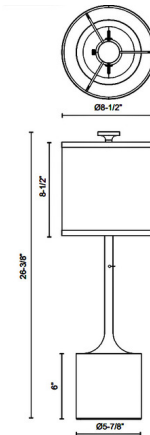

### Description

The Issa Table Lamp brings a 1960's artistic flair to your interior space. The simple shape is timeless, casting warm shadows across your room through the linen shade. On/Off switch is located on the lamp socket.

### Specifications

COLOR	Ivory
BODY FINISH	Matte Black
WATTAGE	60W
DIMMER	N/A
DIMENSIONS	8.5"W x 26.38"H
BULB NOT INCLUDED	1 x A19/Medium (E26)/60W/120V Incandescent
OTHER BULB OPTIONS	1 x A19/Medium (E26)/120V LED
COUNTRY OF ORIGIN	China

### Technical Information

PRODUCT DIMENSIONS	Cord: 96"
--------------------	-----------

Shown in matte black / ivory

CLICK TO VIEW PRODUCT

Notes: