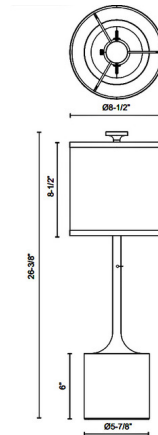

### Description

The Issa Table Lamp brings a 1960's artistic flair to your interior space. The simple shape is timeless, casting warm shadows across your room through the linen shade. On/Off switch is located on the lamp socket.

### Specifications

COLOR	Ivory
BODY FINISH	Matte Black
WATTAGE	60W
DIMMER	N/A
DIMENSIONS	8.5"W x 26.38"H
BULB NOT INCLUDED	1 x A19/Medium (E26)/60W/120V Incandescent
OTHER BULB OPTIONS	1 x A19/Medium (E26)/120V LED
COUNTRY OF ORIGIN	China

### Technical Information

PRODUCT DIMENSIONS	Cord: 96"
--------------------	-----------

Shown in matte black / ivory

CLICK TO VIEW PRODUCT

Notes: