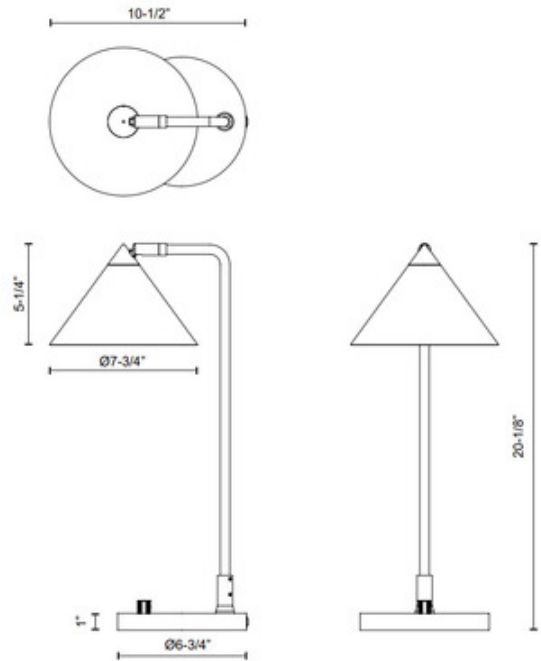

BRAND

Alora

DESCRIPTION

The Remy Table Lamp brings a simplistic flair to your interior space. Inspired by Japanese design, the cone shaped steel casts warm shadows across your room. All finishes are lined in gold for a pop of color. Rotary dimmer switch is located on the lamp base.

Shown in: Brushed Gold

| | |
|--------------------------|---|
| SHADE COLOR | N/A |
| BODY FINISH | Brushed Gold |
| WATTAGE | 60W |
| DIMMER | Included |
| DIMENSIONS | 10.5"L x 7.75"W x 20.13"H x 7.75"D |
| BULB NOT INCLUDED | |
| LAMP | 1 x A19/Medium (E26)/60W/120V Incandescent 1 x A19/Medium (E26)/120V LED |

Technical Information

| | |
|---------------------------|-----------|
| PRODUCT DIMENSIONS | Cord: 72" |
|---------------------------|-----------|

| | |
|---------------|------------|
| SPEC # | ALO1185046 |
|---------------|------------|