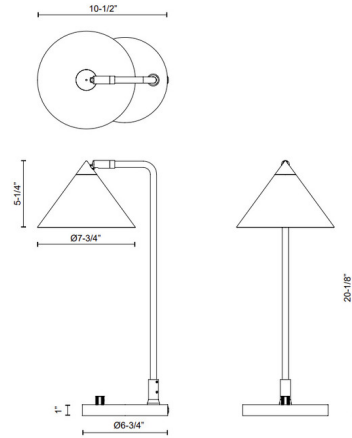

### Specifications

COLOR . . . . . N/A  
BODY FINISH . . . . . Brushed Gold  
WATTAGE . . . . . 60W  
DIMMER . . . . . Included  
DIMENSIONS . . . . . 10.5"L x 7.75"W x 20.13"H x 7.75"D  
BULB NOT INCLUDED . . . . . 1 x A19/Medium (E26)/60W/120V Incandescent  
OTHER BULB OPTIONS . . . . . 1 x A19/Medium (E26)/120V LED  
COUNTRY OF ORIGIN . . . . . China

### Technical Information

PRODUCT DIMENSIONS . . . . . Cord: 72"

Shown in brushed gold

CLICK TO VIEW PRODUCT

Notes: