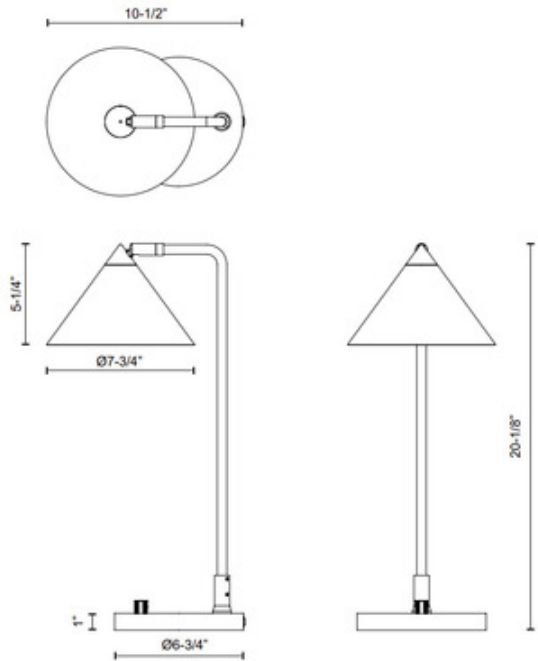

BRAND

Alora

DESCRIPTION

The Remy Table Lamp brings a simplistic flair to your interior space. Inspired by Japanese design, the cone shaped steel casts warm shadows across your room. All finishes are lined in gold for a pop of color. Rotary dimmer switch is located on the lamp base.

Shown in: Brushed Gold

SHADE COLOR	N/A
BODY FINISH	Brushed Gold
WATTAGE	60W
DIMMER	Included
DIMENSIONS	10.5"L x 7.75"W x 20.13"H x 7.75"D
BULB NOT INCLUDED	
LAMP	1 x A19/Medium (E26)/60W/120V Incandescent 1 x A19/Medium (E26)/120V LED

Technical Information

PRODUCT DIMENSIONS	Cord: 72"
---------------------------	-----------

SPEC #	ALO1185046
---------------	------------

COMPANY	PROJECT	FIXTURE TYPE	APPROVED BY	DATE