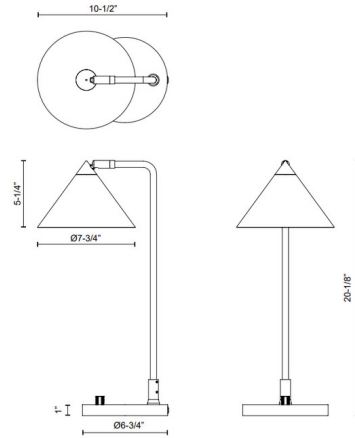

Specifications

COLOR N/A
BODY FINISH Brushed Gold
WATTAGE 60W
DIMMER Included
DIMENSIONS 10.5"L x 7.75"W x 20.13"H x 7.75"D
BULB NOT INCLUDED 1 x A19/Medium (E26)/60W/120V Incandescent
OTHER BULB OPTIONS 1 x A19/Medium (E26)/120V LED
COUNTRY OF ORIGIN China

Technical Information

PRODUCT DIMENSIONS Cord: 72"

Shown in brushed gold

CLICK TO VIEW PRODUCT

Notes: