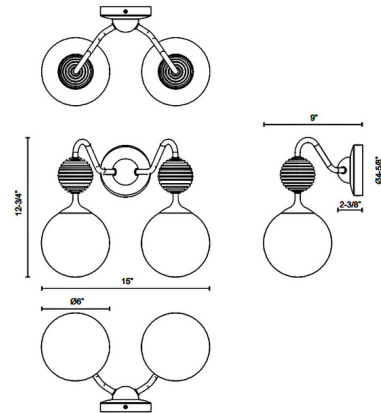

By Alora Mood

Description

The Celia Bathroom Vanity Light adds a stunning look to your interior space. The smooth frame holds a unique ribbed glass bead, while the simple glass globes cast warm shadows across your room.

Shown in brushed gold / opal

Specifications

COLOR	Opal
BODY FINISH	Brushed Gold
WATTAGE	120W
DIMMER	Standard 120V
DIMENSIONS	15"W x 12.75"H x 9"D
BULB NOT INCLUDED	2 x B10/Candelabra (E12)/60W/120V Incandescent
OTHER BULB OPTIONS	2 x B10/Candelabra (E12)/120V LED
COUNTRY OF ORIGIN	China