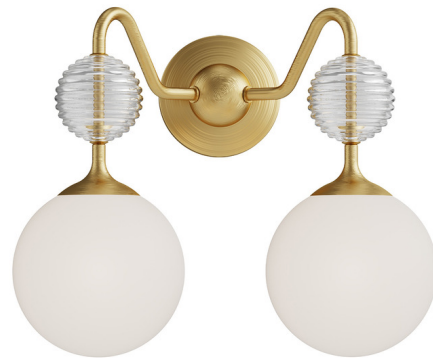

Lightology

lightology.com
866-954-4489
07-09-26

Project: _____

Company: _____

Location: _____ Fixture Type: _____

SPEC #: **ALR1185049**

Approved On: _____ Approved By: _____

Celia Bathroom Vanity Light

By Alora Mood

Description

The Celia Bathroom Vanity Light adds a stunning look to your interior space. The smooth frame holds a unique ribbed glass bead, while the simple glass globes cast warm shadows across your room.

Shown in brushed gold / opal

Specifications

COLOR	Opal
BODY FINISH	Brushed Gold
WATTAGE	120W
DIMMER	Standard 120V
DIMENSIONS	15"W x 12.75"H x 9"D
BULB NOT INCLUDED	2 x B10/Candelabra (E12)/60W/120V Incandescent
OTHER BULB OPTIONS	2 x B10/Candelabra (E12)/120V LED
COUNTRY OF ORIGIN	China