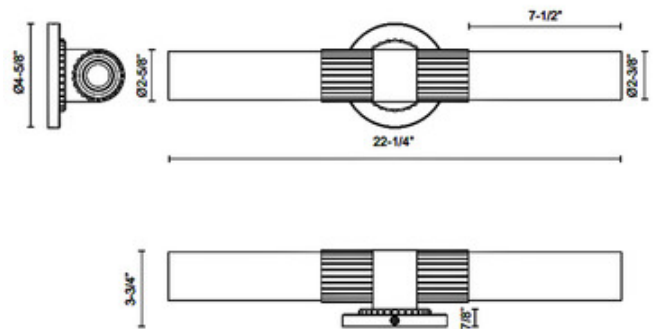

COMPANY	PROJECT	FIXTURE TYPE	APPROVED BY	DATE