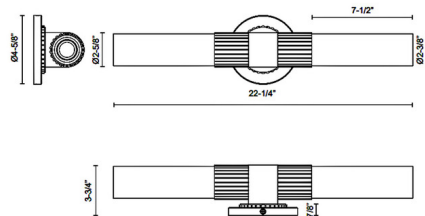

Shown in brushed gold / glossy opal

Specifications

COLOR	Glossy Opal
BODY FINISH	Brushed Gold
WATTAGE	18W
DIMMER	Standard 120V
DIMENSIONS	4.63"W x 22.25"H x 3.75"D
BULB NOT INCLUDED	2 x T10/Medium (E26)/9W/120V LED
OTHER BULB OPTIONS	T10/Medium (E26)/60W/120V Incandescent
COUNTRY OF ORIGIN	China