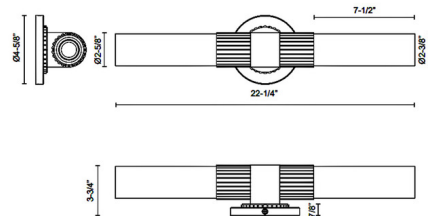

### Specifications

COLOR . . . . . Glossy Opal  
BODY FINISH . . . . . Brushed Gold  
WATTAGE . . . . . 18W  
DIMMER . . . . . Standard 120V  
DIMENSIONS . . . . . 4.63"W x 22.25"H x 3.75"D  
BULB NOT INCLUDED . . . . . 2 x T10/Medium (E26)/9W/120V LED  
OTHER BULB OPTIONS . . . . . T10/Medium (E26)/60W/120V Incandescent  
COUNTRY OF ORIGIN . . . . . China