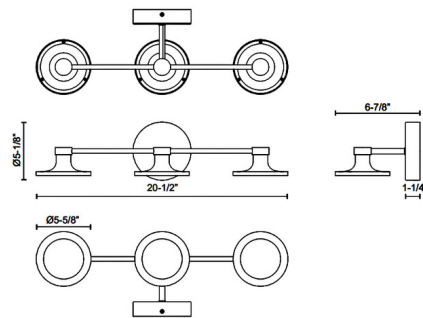

Lightology

lightology.com
866-954-4489
07-01-26

Project: _____

Company: _____

Location: _____ Fixture Type: _____

SPEC #: **ALR1185054**

Approved On: _____ Approved By: _____

Issa Bathroom Vanity Light By Alora Mood

Description

The Issa Bathroom Vanity Light brings a 1960's artistic flair to your interior space. The simple shape is timeless, casting warm shadows across your room through the acrylic diffusers. May be mounted downward only. Universal driver with TRIAC and ELV dimming.

Specifications

COLOR . . . . . Frosted
BODY FINISH . . . . . Brushed Gold
WATTAGE 19.8W
DIMMER . . . . . Standard 120V
DIMENSIONS . . . . . 20.5"W x 5.13"H x 6.88"D
INTEGRATED LED MODULE . . . . . 3 x LED/6.6W/120-277V LED
COUNTRY OF ORIGIN . . . . . China

Technical Information

COLOR RENDERING . . . . . 90 CRI
LAMP COLOR 3000K
LUMENS/WATT 174.24
LUMINOUS FLUX . . . . . 1150 lumens

Shown in brushed gold / frosted

CLICK TO VIEW PRODUCT

Notes: