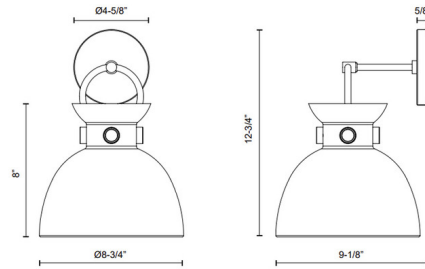

By Alora Mood

Description

The Waldo Wall Sconce brings an artful eclectic look to your interior space. The glass or steel cinched, dome shaped shade hangs from a decorative frame and casts warm shadows across your room.

Shown in aged gold / matte black

Specifications

COLOR Aged Gold / Matte Black
BODY FINISH N/A
WATTAGE 60W
DIMMER Standard 120V
DIMENSIONS 8.75"W x 12.75"H x 9.13"D
BULB NOT INCLUDED 1 x A19/Medium (E26)/60W/120V Incandescent
OTHER BULB OPTIONS 1 x A19/Medium (E26)/120V LED
COUNTRY OF ORIGIN China