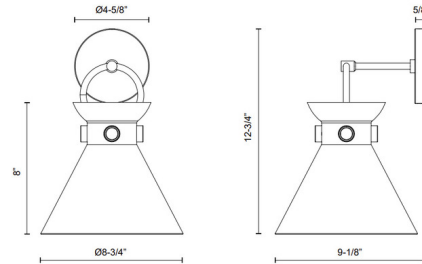

Lightology

lightology.com
866-954-4489
06-29-26

Project: _____

Company: _____

Location: _____ Fixture Type: _____

SPEC #: **ALR1185069**

Approved On: _____ Approved By: _____

Emerson Wall Sconce By Alora Mood

Description

The Emerson Wall Sconce brings an artful, eclectic look to your interior space. The glass or steel cone shaped shade hangs from a decorative frame and casts warm shadows across your room.

Shown in aged gold / matte black

Specifications

COLOR	N/A
BODY FINISH	Aged Gold / Matte Black
WATTAGE	60W
DIMMER	Standard 120V
DIMENSIONS	8.75"W x 12.75"H x 9.13"D
BULB NOT INCLUDED	1 x A19/Medium (E26)/60W/120V Incandescent
OTHER BULB OPTIONS	1 x A19/Medium (E26)/120V LED
COUNTRY OF ORIGIN	China