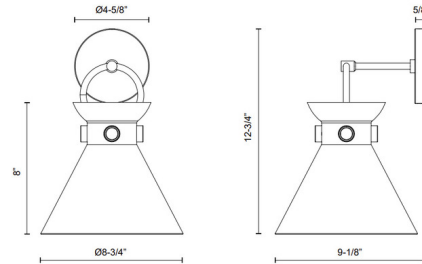

Lightology

lightology.com
866-954-4489
04-24-26

Project: _____

Company: _____

Location: _____ Fixture Type: _____

SPEC #: **ALR1185069**

Approved On: _____ Approved By: _____

Emerson Wall Sconce By Alora Mood

Description

The Emerson Wall Sconce brings an artful, eclectic look to your interior space. The glass or steel cone shaped shade hangs from a decorative frame and casts warm shadows across your room.

Shown in aged gold / matte black

Specifications

COLOR	N/A
BODY FINISH	Aged Gold / Matte Black
WATTAGE	60W
DIMMER	Standard 120V
DIMENSIONS	8.75"W x 12.75"H x 9.13"D
BULB NOT INCLUDED	1 x A19/Medium (E26)/60W/120V Incandescent
OTHER BULB OPTIONS	1 x A19/Medium (E26)/120V LED
COUNTRY OF ORIGIN	China