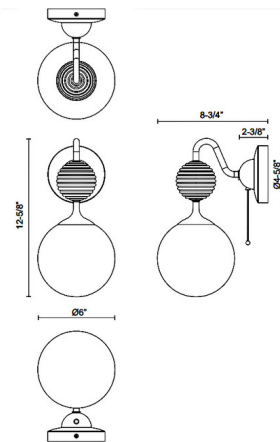

Lightology

lightology.com
866-954-4489
04-21-26

Project: _____

Company: _____

Location: _____ Fixture Type: _____

SPEC #: **ALR1185077**

Approved On: _____ Approved By: _____

Celia Wall Sconce w/Pull Chain

By Alora Mood

Description

The Celia Wall Sconce adds a stunning look to your interior space. The smooth frame holds a unique ribbed glass bead, while the simple glass globe casts warm shadows across your room. On/Off pull chain is located on the backplate.

Shown in matte black / opal

Specifications

COLOR	Opal
BODY FINISH	Matte Black
WATTAGE	360W
DIMMER	Standard 120V
DIMENSIONS	6"W x 12.63"H x 8.75"D
BULB NOT INCLUDED	6 x B10/Candelabra (E12)/60W/120V Incandescent
OTHER BULB OPTIONS	1 x B10/Candelabra (E12)/120V LED
COUNTRY OF ORIGIN	China