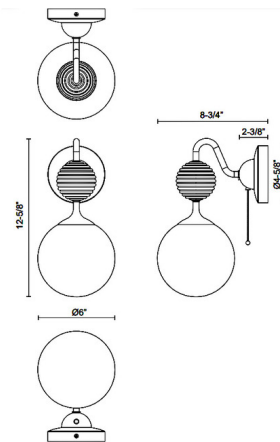

Lightology

lightology.com
866-954-4489
06-30-26

Project: _____

Company: _____

Location: _____ Fixture Type: _____

SPEC #: **ALR1185077**

Approved On: _____ Approved By: _____

Celia Wall Sconce w/Pull Chain

By Alora Mood

Description

The Celia Wall Sconce adds a stunning look to your interior space. The smooth frame holds a unique ribbed glass bead, while the simple glass globe casts warm shadows across your room. On/Off pull chain is located on the backplate.

Shown in matte black / opal

Specifications

COLOR	Opal
BODY FINISH	Matte Black
WATTAGE	360W
DIMMER	Standard 120V
DIMENSIONS	6"W x 12.63"H x 8.75"D
BULB NOT INCLUDED	6 x B10/Candelabra (E12)/60W/120V Incandescent
OTHER BULB OPTIONS	1 x B10/Candelabra (E12)/120V LED
COUNTRY OF ORIGIN	China