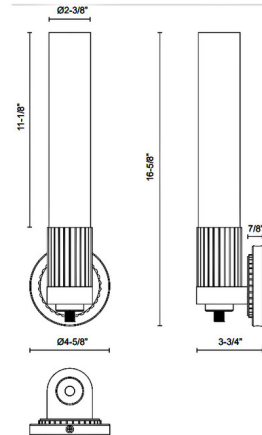

CLICK TO VIEW PRODUCT

Notes: