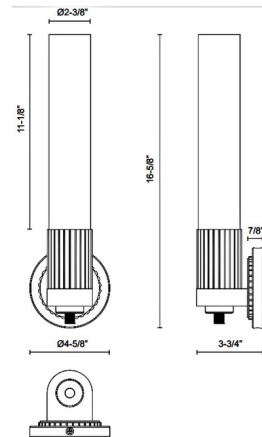

CLICK TO VIEW PRODUCT

Notes: