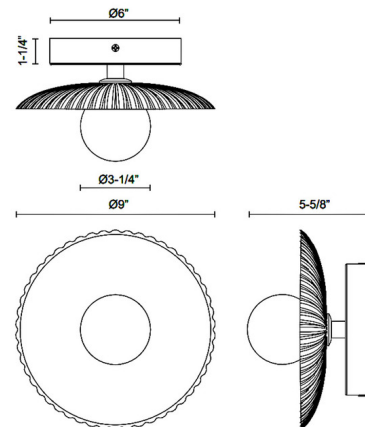

CLICK TO VIEW PRODUCT

Notes: