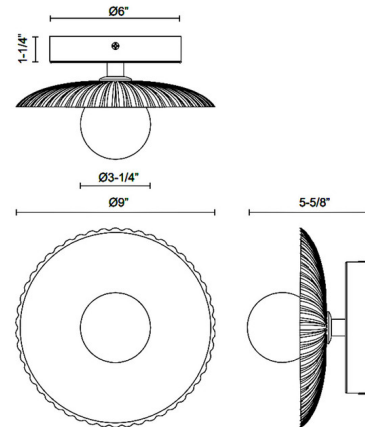

CLICK TO VIEW PRODUCT

Notes: