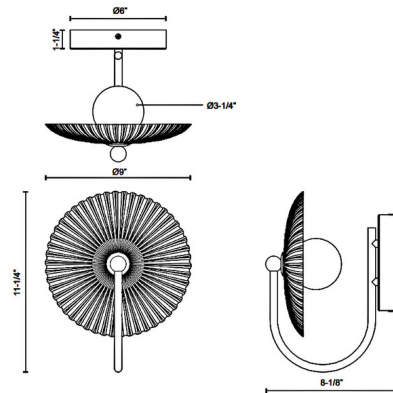

CLICK TO VIEW PRODUCT

Notes: