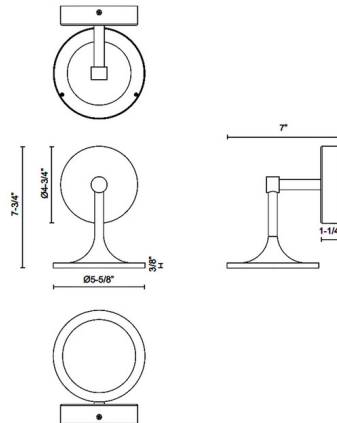

Description

The Issa Wall Sconce brings a 1960's artistic flair to your interior space. The simple shape is timeless, casting warm shadows across your room through the acrylic diffuser. May be mounted up or down.

Shown in white / frosted

Specifications

COLOR Frosted
BODY FINISH White
WATTAGE 11W
DIMMER Standard 120V
DIMENSIONS 5.63"W x 7.75"H x 7"D
INTEGRATED LED MODULE 1 x LED/11W/120V LED
COUNTRY OF ORIGIN China