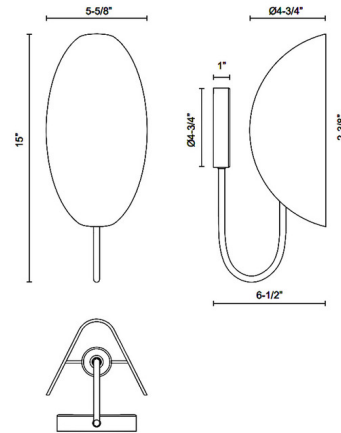

### Specifications

|                   |  |
|-------------------|--|
| COLOR             | N/A  |
| BODY FINISH       | Matte Black                                    |
| WATTAGE           | 60W  |
| DIMMER            | Standard 120V                                  |
| DIMENSIONS        | 5.63"W x 15"H x 6.5"D                          |
| BULB NOT INCLUDED | 1 x B10/Candelabra (E12)/60W/120V Incandescent |
| COUNTRY OF ORIGIN | China  |