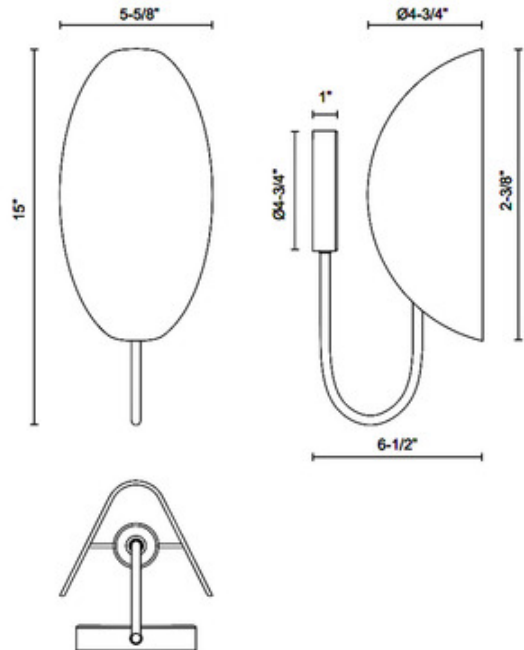

**BRAND**

Alora

**DESCRIPTION**

The Seno Wall Sconce is inspired by the art of Origami. The folded metal or cotton shade provides warm light that washes your wall or casts shadows through the fabric, thorough out your room.

*Shown in: Matte Black / White Cotton*

<b>SHADE COLOR</b>		N/A
<b>BODY FINISH</b>		Matte Black / White Cotton
<b>WATTAGE</b>		60W
<b>DIMMER</b>		Standard 120V
<b>DIMENSIONS</b>		5.63"W x 15"H x 6.5"D
<b>BULB NOT INCLUDED</b>		
<b>LAMP</b>	1 x B10/Candelabra (E12)/60W/120V Incandescent	
	1 x B10/Candelabra (E12)/120V LED	

**SPEC #**

ALO1185093

COMPANY

PROJECT

FIXTURE TYPE

APPROVED BY

DATE