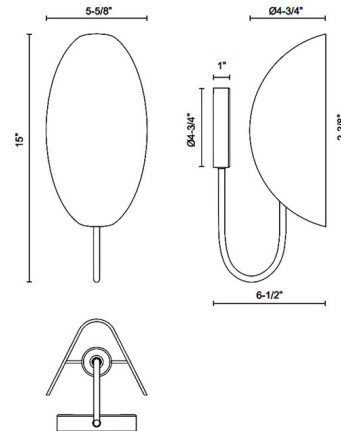

Lightology

lightology.com
866-954-4489
04-22-26

Project: _____

Company: _____

Location: _____ Fixture Type: _____

SPEC #: **ALR1185093**

Approved On: _____ Approved By: _____

Seno Wall Sconce By Alora Mood

Description

The Seno Wall Sconce is inspired by the art of Origami. The folded metal or cotton shade provides warm light that washes your wall or casts shadows through the fabric, thorough out your room.

Shown in matte black / white cotton

Specifications

COLOR	N/A
BODY FINISH	Matte Black / White Cotton
WATTAGE	60W
DIMMER	Standard 120V
DIMENSIONS	5.63"W x 15"H x 6.5"D
BULB NOT INCLUDED	1 x B10/Candelabra (E12)/60W/120V Incandescent
OTHER BULB OPTIONS	1 x B10/Candelabra (E12)/120V LED
COUNTRY OF ORIGIN	China