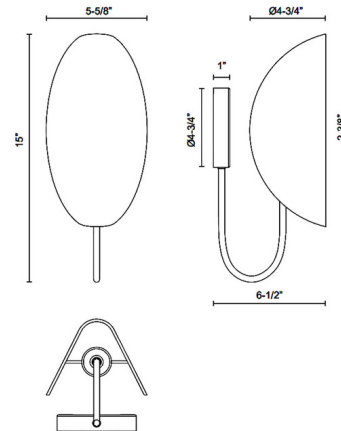

Shown in matte black / white cotton

Specifications

COLOR	N/A
BODY FINISH	Matte Black / White Cotton
WATTAGE	60W
DIMMER	Standard 120V
DIMENSIONS	5.63"W x 15"H x 6.5"D
BULB NOT INCLUDED	1 x B10/Candelabra (E12)/60W/120V Incandescent
OTHER BULB OPTIONS	1 x B10/Candelabra (E12)/120V LED
COUNTRY OF ORIGIN	China