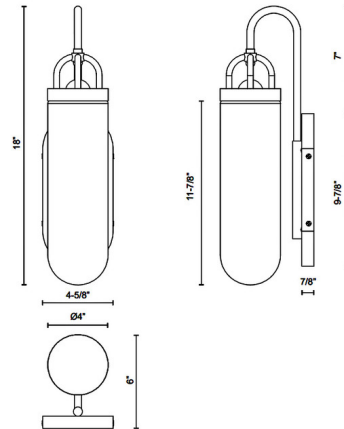

Shown in matte black / clear

CLICK TO VIEW PRODUCT

Notes: