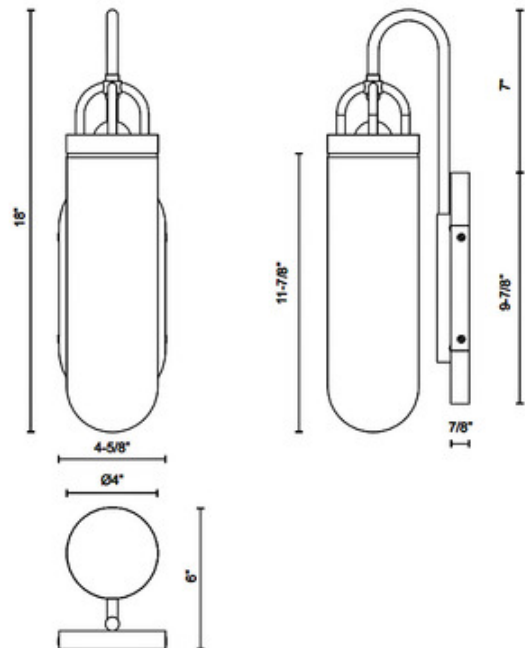

**BRAND**

Alora

**DESCRIPTION**

The Lancaster Wall Sconce is inspired by the vintage lanterns of Paris. The smooth steel frame is hugged by clear tubular shaped glass, casting warm shadows across your room. May be mounted up or down.

*Shown in: Matte Black / Clear*

<b>SHADE COLOR</b>	Clear
<b>BODY FINISH</b>	Matte Black
<b>WATTAGE</b>	60W
<b>DIMMER</b>	Standard 120V
<b>DIMENSIONS</b>	4.63"W x 18"H x 6"D
<b>BULB NOT INCLUDED</b>	
<b>LAMP</b>	1 x T10/Medium (E26)/60W/120V Incandescent 1 x T10/Medium (E26)/120V LED

**SPEC #**

ALO1185098

COMPANY

PROJECT

FIXTURE TYPE

APPROVED BY

DATE