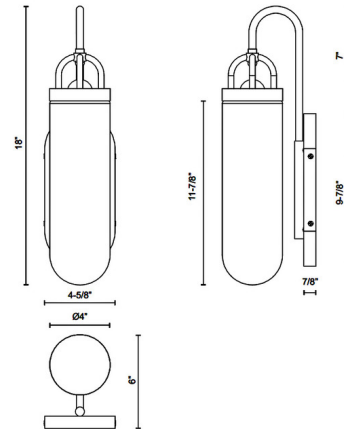

Shown in matte black / clear

CLICK TO VIEW PRODUCT

Notes: